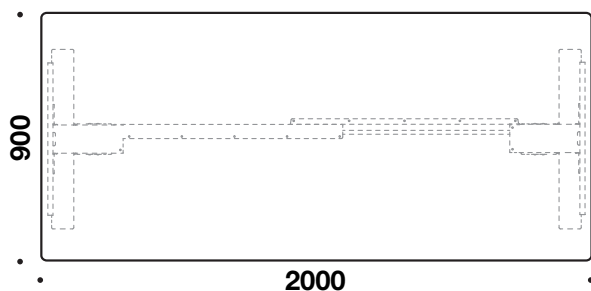

* Note surcharge

Rail free construction.

Rectangular columns.

PVC free.

PIEZO technology (collision avoidance),
CE-marked.

EN 527-1_2_3 certified.

Height adjustment 640-1280 mm.

Low noise motor.

Lifts 80 kg per column.

4740 D 900 x L 2000 mm

4738 D 900 x L 1800 mm

4736 D 900 x L 1600 mm

4734 D 900 x L 1400 mm

4732 D 900 x L 1200 mm