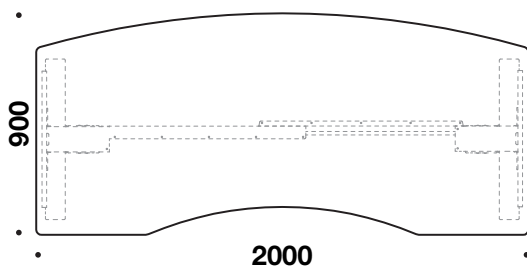

* Note surcharge

Rail free construction.

Rectangular columns. PVC free.

PIEZO technology (collision avoidance), CE-marked.

EN 527-1_2 certified.

Height adjustment 640-1280 mm.

Low noise motor.

Lifts 80 kg per column.

4920 D 900 x L 2000 mm

4918 D 900 x L 1800 mm

4916 D 900 x L 1600 mm

4914 D 900 x L 1400 mm

4912 D 900 x L 1200 mm

Depth of stomach arch 120 mm