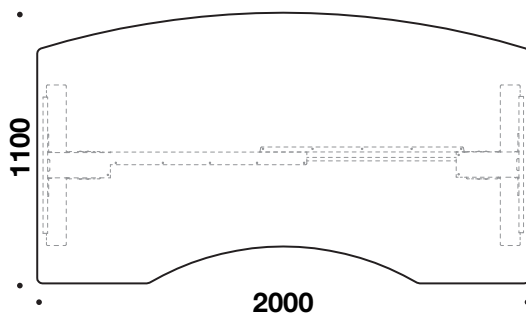

* Note surcharge

Rail free construction.

Rectangular columns.

PVC free.

PIEZO technology (collision avoidance).

CE-marked.

EN 527-1_2 certified.

Height adjustment 640-1280 mm.

Low noise motor.

Lifts 80 kg per column.

4930 D 1100 x L 2000 mm

4928 D 1100 x L 1800 mm

4926 D 1100 x L 1600 mm

4924 D 1100 x L 1400 mm

4922 D 1100 x L 1200 mm

Depth of stomach arch 150 mm