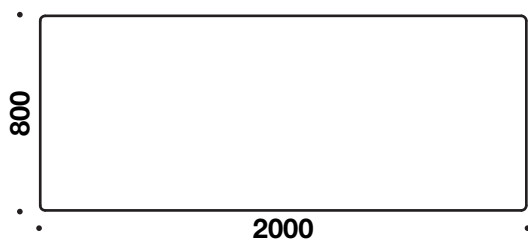

QUADRO - rectangular, D 800 mm

CUBE
DESIGN

Rectangular sit-stand desk with a table top in 23 mm MDF with bevelled or straight edge.
5 years warranty on Quadro desks.

Table top available in:

- **Standard laminate (HPL):** white, light grey, medium grey, charcoal grey, anthracite, black or oak
- **Veneer:** beech, ash, maple, oak, cherry or walnut
- **Linoleum**
- **Cube Color (HPL)**
- **Fenix laminate (nano)**
- **XP matt laminate**

CE-marked.

EN 527-1_2_3 certified.

Height adjustment 640-1280 mm.

Low noise motor.

Lifts 80 kg per column.

5720 D 800 x L 2000 mm

5718 D 800 x L 1800 mm

5716 D 800 x L 1600 mm

5714 D 800 x L 1400 mm

5712 D 800 x L 1200 mm

5710 D 800 x L 1000 mm