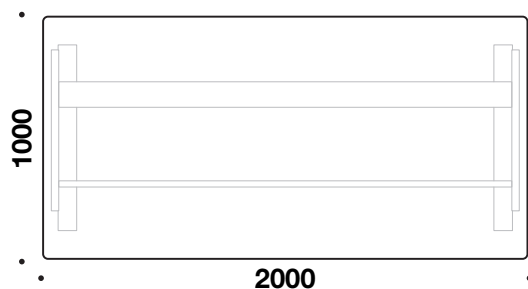

QUADRO - rectangular, D 1000 mm

CUBE
DESIGN

Rectangular sit-stand desk with a table top in 23 mm MDF with bevelled or straight edge.
5 years warranty on Quadro desks.

Table top available in:

- **Standard laminate (HPL):** white, light grey, medium grey, charcoal grey, anthracite, black or oak
- **Veneer:** beech, ash, maple, oak, cherry or walnut
- **Linoleum**
- **Cube Color (HPL)**
- **Fenix laminate (nano)**
- **XP matt laminate**

Integrated cable tray.

Cylindrical columns.

PVC free.

PIEZO technology (collision avoidance).

CE-marked.

EN 527-1_2_3 certified.

Height adjustment 640-1280 mm.

Low noise motor.

Lifts 80 kg per column.

* Note surcharge

7 x lacquer on veneered plates and
3 x lacquer on edges.

5730 D 1000 x L 2000 mm

5728 D 1000 x L 1800 mm

5726 D 1000 x L 1600 mm

5724 D 1000 x L 1400 mm

5722 D 1000 x L 1200 mm