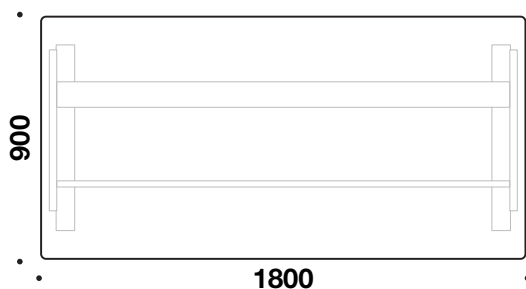

QUADRO - rectangular, D 900 mm

Rectangular sit-stand desk with a table top in 23 mm MDF with bevelled edge.
5 years warranty on Quadro desks.

Table top available in:

- **Standard laminate (HPL):**
white, light grey, medium grey, charcoal grey, anthracite, black or oak
- **Veneer:** beech, ash, maple, oak, cherry or walnut
- **Linoleum**
- **Cube Color (HPL)**
- **Fenix laminate (nano)**
- **XP matt laminate**

CE-marked.

EN 527-1_2_3 certified.

Height adjustment 640-1280 mm.

Low noise motor.

Lifts 80 kg per column.

5740 D 900 x L 2000 mm

5738 D 900 x L 1800 mm

5736 D 900 x L 1600 mm