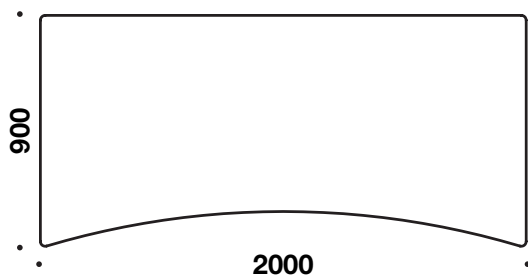

Handset:

- Fingertouch (standard)
- Standard up/down

* Note surcharge

Rail free construction.

Integrated cable tray.

Cylindrical columns.

PVC free.

PIEZO technology (collision avoidance).

CE-marked.

EN 527-1_2_3 certified.

Height adjustment 640-1280 mm.

Low noise motor.

Lifts 80 kg per column.

5810 D 900 x L 2000 mm

5808 D 900 x L 1800 mm

5806 D 900 x L 1600 mm