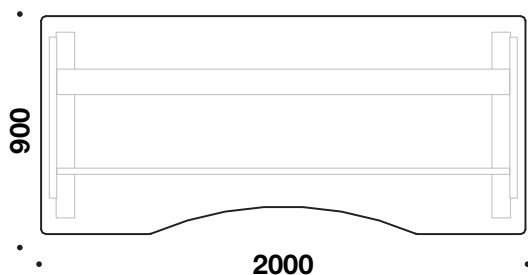

Handset:

- Fingertouch (standard)
- Standard up/down

* Note surcharge

Rail free construction.

Integrated cable tray.

Cylindrical columns.

PVC free.

PIEZO technology (collision avoidance).

CE-marked.

EN 527-1_2_3 certified.

Height adjustment 640-1280 mm.

Low noise motor.

Lifts 80 kg per column.

5820 D 900 x L 2000 mm

5818 D 900 x L 1800 mm

5816 D 900 x L 1600 mm

5814 D 900 x L 1400 mm

5812 D 900 x L 1200 mm

Depth of stomach arch 120 mm