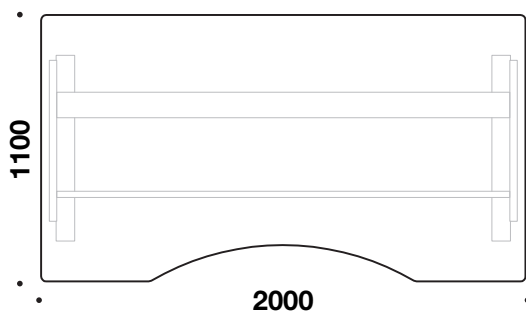

Handset:

- Fingertouch (standard)
- Standard up/down

\* Note surcharge

Rail free construction.

Integrated cable tray.

Cylindrical columns.

PVC free.

PIEZO technology (collision avoidance).

CE-marked.

EN 527-1\_2\_3 certified.

Height adjustment 640-1280 mm.

Low noise motor.

Lifts 80 kg per column.

**5830** D 1100 x L 2000 mm

**5828** D 1100 x L 1800 mm

**5826** D 1100 x L 1600 mm

**5824** D 1100 x L 1400 mm

**5822** D 1100 x L 1200 mm

Depth of stomach arch 150 mm