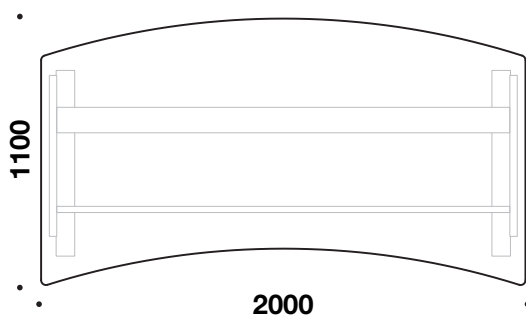

QUADRO - whole- and meeting arch, D 1100 mm

CUBE
DESIGN

Sit-stand desk with a whole arch and meeting arch. Table top in 23 mm MDF with bevelled edge.
5 years warranty on Quadro desks.

Table top available in:

Rail free construction.

Integrated cable tray.

Cylindrical columns.

PVC free.

PIEZO technology (collision avoidance).

CE-marked.

EN 527-1_2_3 certified.

Height adjustment 640-1280 mm.

Low noise motor.

Lifts 80 kg per column.

7 x lacquer on veneered plates and
3 x lacquer on edges.

5940 D 1100 x L 2000 mm

5938 D 1100 x L 1800 mm

5936 D 1100 x L 1600 mm

5934 D 1100 x L 1400 mm

5932 D 1100 x L 1200 mm

Depth of whole arch 150 mm