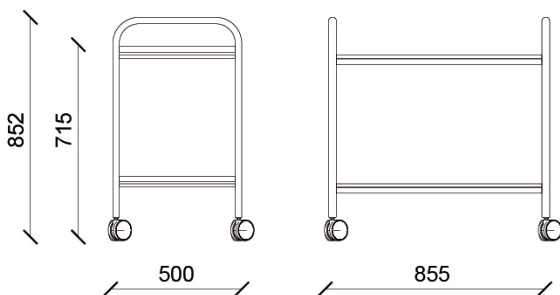

# Trolley

Trolley in brushed stainless steel with castors with rubber tires which can turn 360°.

Plates in compact laminate, standard laminate or veneer.

5 years warranty on trolleys.

Plates available in:

Frame:

- Brushed stainless steel

7 x lacquer on veneered plates and  
3 x lacquer on edges.

**3440** Compact laminate

**3441** Standard laminate (HPL)

**3442** Veneer