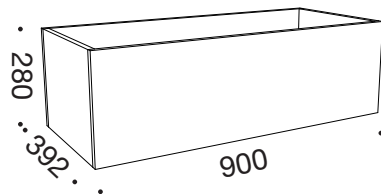

# QUADRO - 5210/5214

**CUBE**  
DESIGN

Flower box without plastic lining in 16 mm plates with 2 mm impact-resistant ABS-edges for Quadro pull-out cabinets. Cube Design's Quadro storage has been tested at an external institute.

We grant a 10 years warranty on all storage from Cube Design.

Cabinet available in:

- **Laminated plates with 2 mm ABS-edge:** white, light grey, medium grey, charcoal grey, anthracite, black or oak
- **Veneered plates with solid wooden edges:** maple, ash, beech, oak or walnut

**5210** Depth 800 mm

**5214** Depth 900 mm