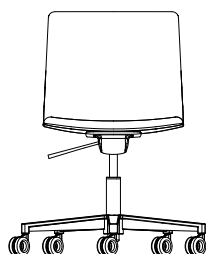

Frame / armrests:

- Black
- Polished alu

9855

465