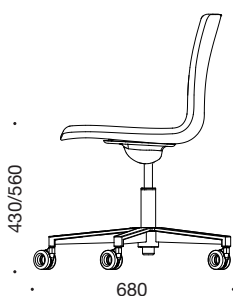

Frame / armrests:

- Black
- Polished alu

9855

465

9857