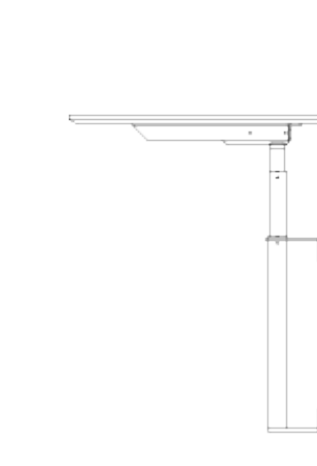

RAW - Wall mounted

Wall mounted RAW desk with sit-stand function. Table top in 23 mm MDF with bevelled or straight edge.
5 years warranty on RAW desks.

Table top available in:

- **Standard laminate (HPL):** white, light grey, medium grey, charcoal grey, anthracite, black or oak
- **Veneer:** beech, ash, maple, oak, cherry or walnut
- **Linoleum**
- **Cube Color (HPL)**
- **Fenix laminate (nano)**
- **XP matt laminate**

Frame (steel) available in:

- White (powder coated)
- Alu (powder coated)
- Black (powder coated)

Handset:

- Intuitive up/down

3-stage column

Rectangular column

PVC free

Stroke: 650 mm

Low noise motor

100% made in Denmark

7 x lacquer on veneered plates and
3 x lacquer on edges.

4996 L 1400 mm x D 800 mm

4997 L 1600 mm x D 800 mm

4998 L 1800 mm x D 800 mm

4999 L 2000 mm x D 800 mm