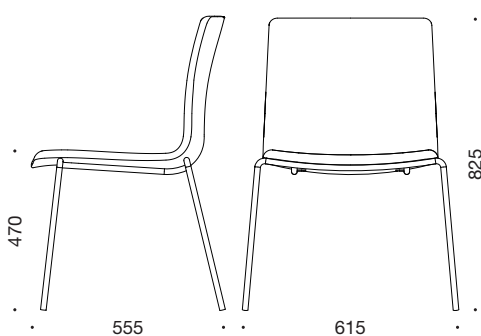

Variations:

- Without armrests (9865)
- With armrests (9867)

Upholstry:

- Cura (Gabriel), pr. gr. 1
- Mirage (Pugi-rg), pr. gr. 1
- Main Line Flax (Camira), pr. gr. 2
- Stem Melange (Gabriel), pr. gr. 3
- Fame (Gabriel), pr. gr. 4
- Synergy (Camira), pr. gr. 4
- Crisp (Gabriel), pr. gr. 5
- Capture (Gabriel), pr. gr. 5
- Breeze Fusion (Gabriel), pr. gr. 6
- Sydney (CAMO), pr. gr. 7
- Dunes (Soerensen leather), pr. gr. 8
- Silk (CAMO), pr. gr. 8

Frame / armrests:

- Black
- Polished steel

Chairs with legs can be stacked in piles of 6 chairs - both with and without armrests.

9865

9867