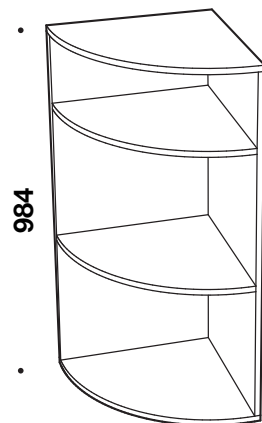

QUADRO - 5368/5374

CUBE
DESIGN

Corner bookcase (90 degrees) in 16 mm plates.

Cube Design's Quadro storage has been tested at The Danish Technological Institute.

We grant a 10 years warranty on all storage from Cube Design.

Cabinet available in:

- **Laminated plates with 2 mm ABS-edge:** white, light grey, medium grey, charcoal grey, anthracite, black or oak
- **Veneered plates with solid wooden edges:** maple, ash, beech, oak or walnut

Support:

- Plinth
- Legs

5368 Depth 350 mm

5374 Depth 430 mm