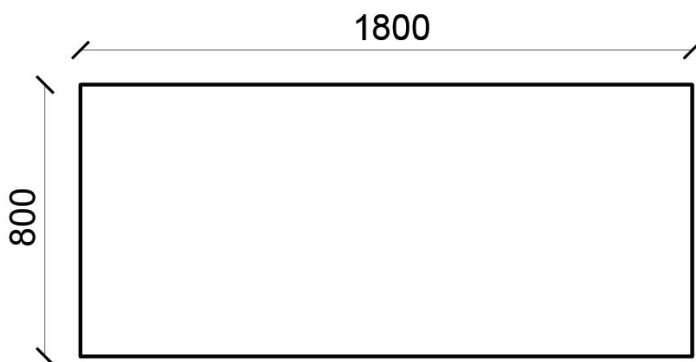

RAW ECO - rectangular, D 800 mm

This product has the EU Ecolabel.

Rectangular RAW desk with sit-stand function incl. cable tray and two cable grommets.

Table top in 23 mm MDF with bevelled edge.

5 years warranty on RAW desks.

- White (powder coated)
- Black (powder coated)

Columns:

- 3-stage rectangular columns

Handset:

- Intuitive up/down

Cable grommets:

- Black plastic
- White plastic

Specifications:

Rail free construction.
Rectangular columns.
PVC free.
PIEZO technology (collision avoidance).
CE-marked.
EN 527-1_2 certified.
Height adjustment 640-1280 mm.
Low noise motor.
Lifts 80 kg per column.

4718 D 800 x L 1800 mm

4716 D 800 x L 1600 mm

4714 D 800 x L 1400 mm

4712 D 800 x L 1200 mm