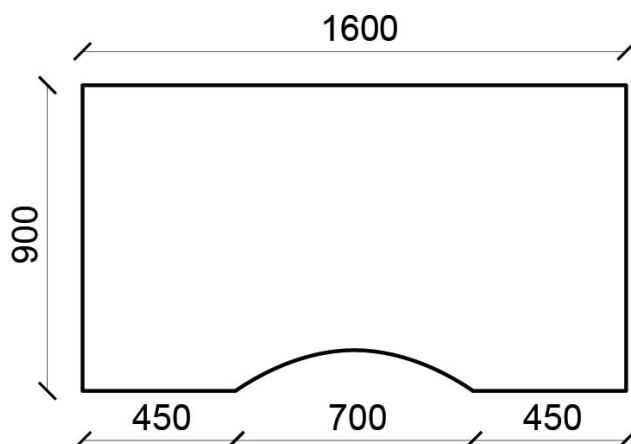

# RAW ECO - stomach arch, D 900 mm

This product has the EU Ecolabel.

RAW desk with stomach arch with sit-stand function incl. cable tray and two cable grommets.

Table top in 23 mm MDF with bevelled edge.

Frame / cable tray available in:

- White (powder coated)
- Black (powder coated)

Columns:

- 3-stage rectangular columns

Handset:

- Intuitive up / down

Cable grommets:

- Black plastic
- White plastic

**4816 D 900 x L 1600 mm**

**4814 D 900 x L 1400 mm**

**4812 D 900 x L 1200 mm**

Depth of stomach arch 120 mm