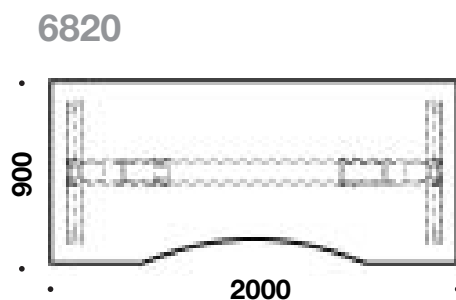

6820, 6818,
6816, 6814,
6812

W: 900 mm

L: 2000, 1800, 1600, 1400 og
1200 mm

Stomach arch D 120 mm

6830, 6828,
6826, 6824,
6822

W: 1100 mm

L: 2000, 1800, 1600, 1400 og
1200 mm

Stomach arch D 150 mm