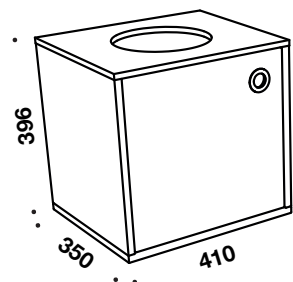

QUADRO - 4130

Recycling station in 16 mm plates, 8 mm backing, impact-resistant ABS-edges at cabinets in laminate and solid wooden edges at cabinets in veneer. Top in 12 mm compact laminate. Please inform which kind of carving you want. We grant a 10 years warranty on recycling stations.

Cabinet available in:

- **Laminated plates with 2 mm ABS-edge:** Opaque White, Montana Grey, Platinum Grey, Anthracite Grey, Slate Grey, Volcanic Black eller Lindberg Oak
- **Veneered plates with solid wooden edges:** maple, ash, beech, oak or walnut*

Fronts available in:

- **Standard laminate (HPL)**
- **Veneer:** maple, ash, beech, oak or walnut*
- **Nordic Nature (HPL)**
- **Cube Color (HPL)**
- **Linoleum***
- **XP mat laminate***

Top available in:

- **Compact laminate:** Opaque White, Platinum Grey or Volcanic Black

Support:

- Double wall bracket

*Note surcharge

Carvings:

Supplied as standard with carving: Circel 210.

Please inform if other carvings are desired. We offer 6 different carvings: