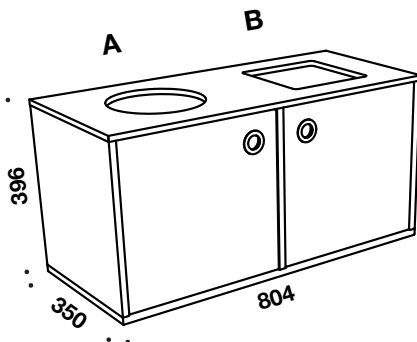

Fronts available in:

- **Standard laminate (HPL)**
- **Veneer:** maple, ash, beech, oak or walnut*
- **Nordic Nature (HPL)**
- **Cube Color (HPL)**
- **Linoleum***
- **XP mat laminate***

Top available in:

- **Compact laminate:** Opaque White, Platinum Grey or Volcanic Black

Support:

- Double wall bracket