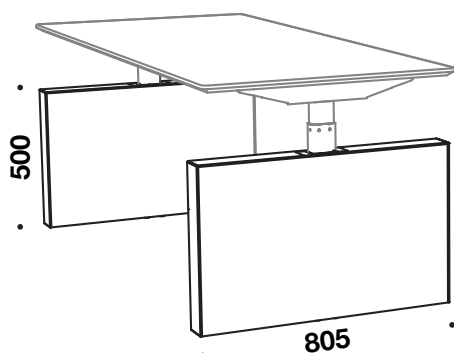

RAW - gable ends

RAW gable ends incl. fittings. Available for both RAW and RAW bench desks and comes in two widths. The gable end has a steel frame in black and plate material can be selected in either laminate or veneer. 5 years warranty on RAW gable ends.

Frame available in:

- Black powder coating

4970 L 805 x H 500 x D 90 mm

4975 L 1700 x H 500 x D 90 mm