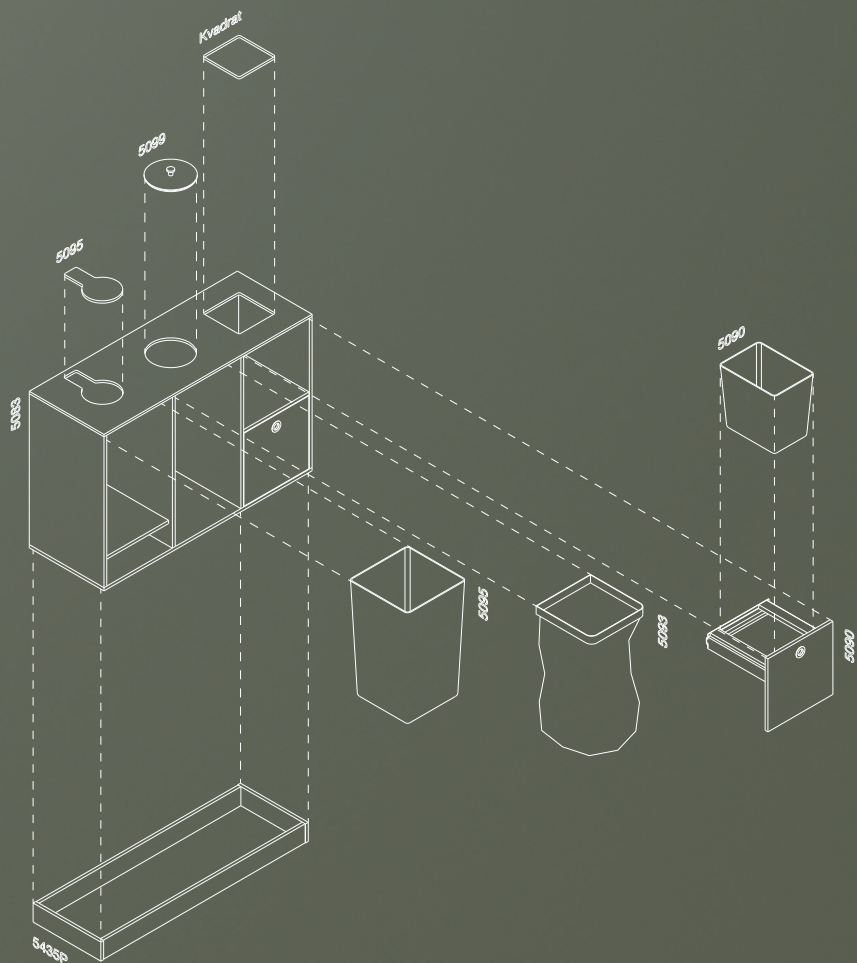

Design din egen miljøstasjon

Hos oss kan du designe din miljøstasjon slik at den passer perfekt inn i ditt kontormiljø. Velg alt fra topp-utskjæring til innredning, farger og materialer.